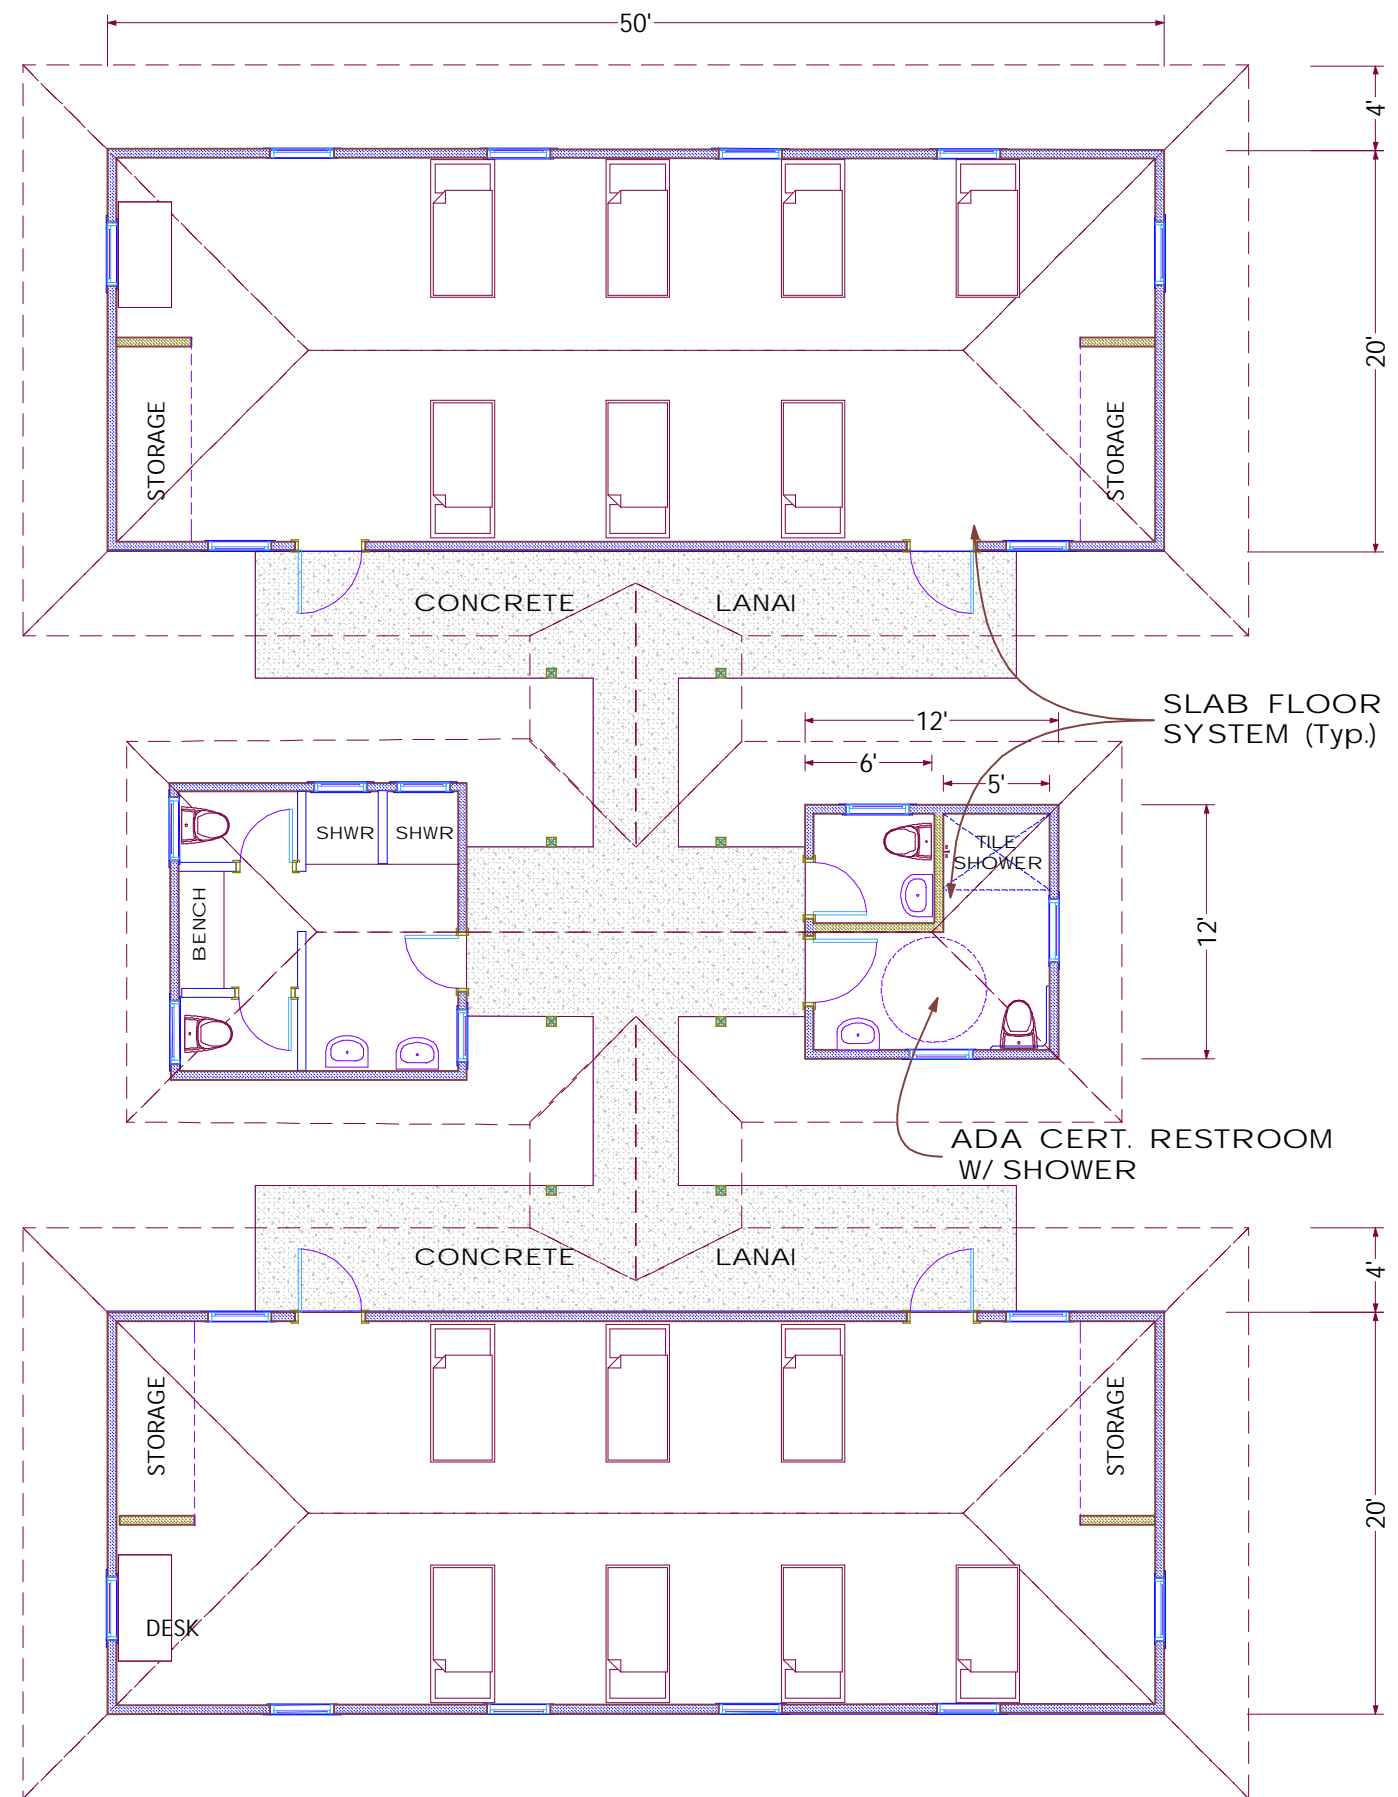

HILO ELEVATION

HONOKAA ELEVATION

MAUKA & MAKAI ELEVATIONS

FLOOR PLAN

1/4" = 1'0" @ 24x36 page
 1/8" = 1'0" @ 11x17 page

HALE HAWAII DESIGN
 architecture - planning - development

Box 5044 Honokaa
 Hawaii 96727