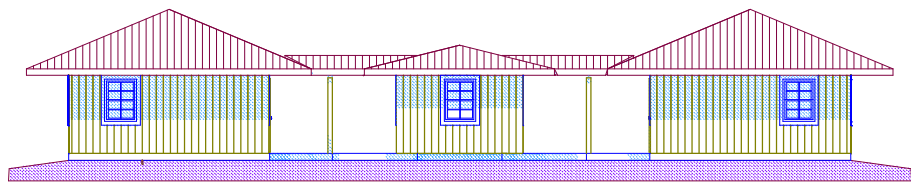

HILO ELEVATION

HONOKAA ELEVATION

MAUKA & MAKAI ELEVATIONS

FLOOR PLAN

1/4" = 1'0" @ 24x36 page
 1/8" = 1'0" @ 11x17 page

HALE HAWAII DESIGN
 architecture - planning - development

Box 5044 Honokaa
 Hawaii 96727

Camp Mekokiko
 (2) 7 Bed Bunk Houses

Owner: Hawaii United
 Methodist Union

Contact #: 808 345 8000

Last Rev: Dec 15, 2005

Drawn By: McB

Bunk House Plan

A1